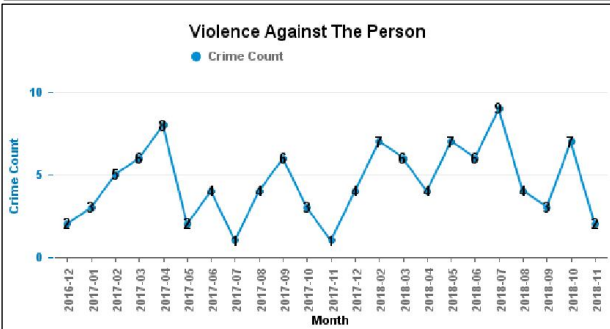

DESBOROUGH ST GILES

Crime Group	% of Current 12mths Crime Against All Crime	Curent 12 mths	Previous 12 mths	+/- Crime	% Change	Number of resolved Crimes	Resolved Rate (past 12mths)
CRIMINAL DAMAGE & ARSON	11.58%	22	18	4	22.22%	2	9.09%
DRUG OFFENCES	2.11%	4	0	4	-100.00%	4	100.00%
MISCELLANEOUS CRIMES AGAINST SOCIETY	2.11%	4	2	2	100.00%	1	25.00%
POSSESSION OF WEAPONS OFFENCES		0	1	-1	-100.00%		
PUBLIC DISORDER		0	4	-4	-100.00%		
ROBBERY	1.05%	2	2	0	0.00%	1	50.00%
SEXUAL OFFENCES	6.84%	13	18	-5	-27.78%	6	46.15%
THEFT OFFENCES	39.47%	75	74	1	1.35%		
VIOLENCE AGAINST THE PERSON	36.84%	70	52	18	34.62%	8	11.43%
Sum:	100.00%	190	171	19	11.11%	22	

Crime

■ Crime Current 12 months ■ Crime Previous 12 months

Crime Groups