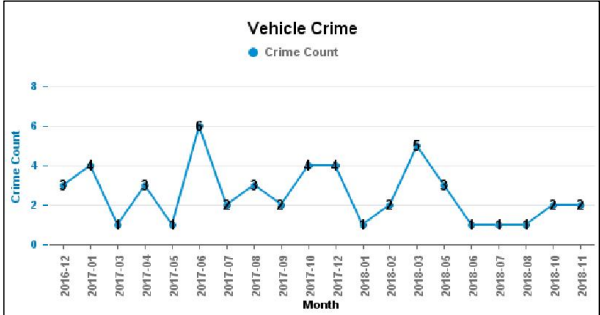

DESBOROUGH ST GILES

Crime Group	% of Current 12mths Crime Against All Crime	Curent 12 mths	Previous 12 mths	+/- Crime	% Change	Number of resolved Crimes	Resolved Rate (past 12mths)
CRIMINAL DAMAGE & ARSON	11.58%	22	18	4	22.22%	2	9.09%
DRUG OFFENCES	2.11%	4	0	4	-100.00%	4	100.00%
MISCELLANEOUS CRIMES AGAINST SOCIETY	2.11%	4	2	2	100.00%	1	25.00%
POSSESSION OF WEAPONS OFFENCES		0	1	-1	-100.00%		
PUBLIC DISORDER		0	4	-4	-100.00%		
ROBBERY	1.05%	2	2	0	0.00%	1	50.00%
SEXUAL OFFENCES	6.84%	13	18	-5	-27.78%	6	46.15%
THEFT OFFENCES	39.47%	75	74	1	1.35%		
VIOLENCE AGAINST THE PERSON	36.84%	70	52	18	34.62%	8	11.43%
Sum:	100.00%	190	171	19	11.11%	22	

Crime

■ Crime Current 12 months ■ Crime Previous 12 months

Crime Groups