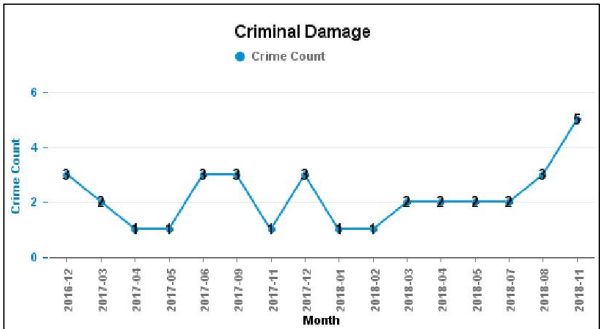

DESBOROUGH ST GILES

Crime Group	% of Current 12mths Crime Against All Crime	Curent 12 mths	Previous 12 mths	+/- Crime	% Change	Number of resolved Crimes	Resolved Rate (past 12mths)
CRIMINAL DAMAGE & ARSON	11.58%	22	18	4	22.22%	2	9.09%
DRUG OFFENCES	2.11%	4	0	4	-100.00%	4	100.00%
MISCELLANEOUS CRIMES AGAINST SOCIETY	2.11%	4	2	2	100.00%	1	25.00%
POSSESSION OF WEAPONS OFFENCES		0	1	-1	-100.00%		
PUBLIC DISORDER		0	4	-4	-100.00%		
ROBBERY	1.05%	2	2	0	0.00%	1	50.00%
SEXUAL OFFENCES	6.84%	13	18	-5	-27.78%	6	46.15%
THEFT OFFENCES	39.47%	75	74	1	1.35%		
VIOLENCE AGAINST THE PERSON	36.84%	70	52	18	34.62%	8	11.43%
Sum:	100.00%	190	171	19	11.11%	22	

Crime

■ Crime Current 12 months ■ Crime Previous 12 months

Crime Groups