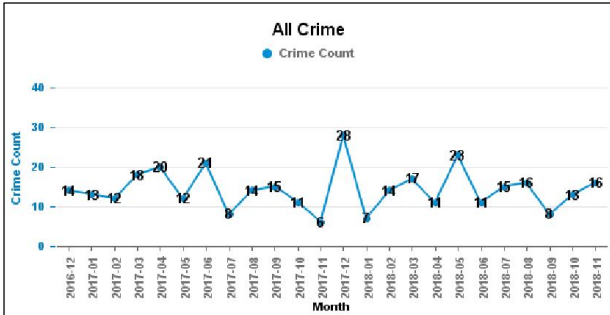

DESBOROUGH ST GILES

Crime Group	% of Current 12mths Crime Against All Crime	Curent 12 mths	Previous 12 mths	+/- Crime	% Change	Number of resolved Crimes	Resolved Rate (past 12mths)
CRIMINAL DAMAGE & ARSON	11.58%	22	18	4	22.22%	2	9.09%
DRUG OFFENCES	2.11%	4	0	4	-100.00%	4	100.00%
MISCELLANEOUS CRIMES AGAINST SOCIETY	2.11%	4	2	2	100.00%	1	25.00%
POSSESSION OF WEAPONS OFFENCES		0	1	-1	-100.00%		
PUBLIC DISORDER		0	4	-4	-100.00%		
ROBBERY	1.05%	2	2	0	0.00%	1	50.00%
SEXUAL OFFENCES	6.84%	13	18	-5	-27.78%	6	46.15%
THEFT OFFENCES	39.47%	75	74	1	1.35%		
VIOLENCE AGAINST THE PERSON	36.84%	70	52	18	34.62%	8	11.43%
Sum:	100.00%	190	171	19	11.11%	22	

Crime

■ Crime Current 12 months ■ Crime Previous 12 months

Crime Groups