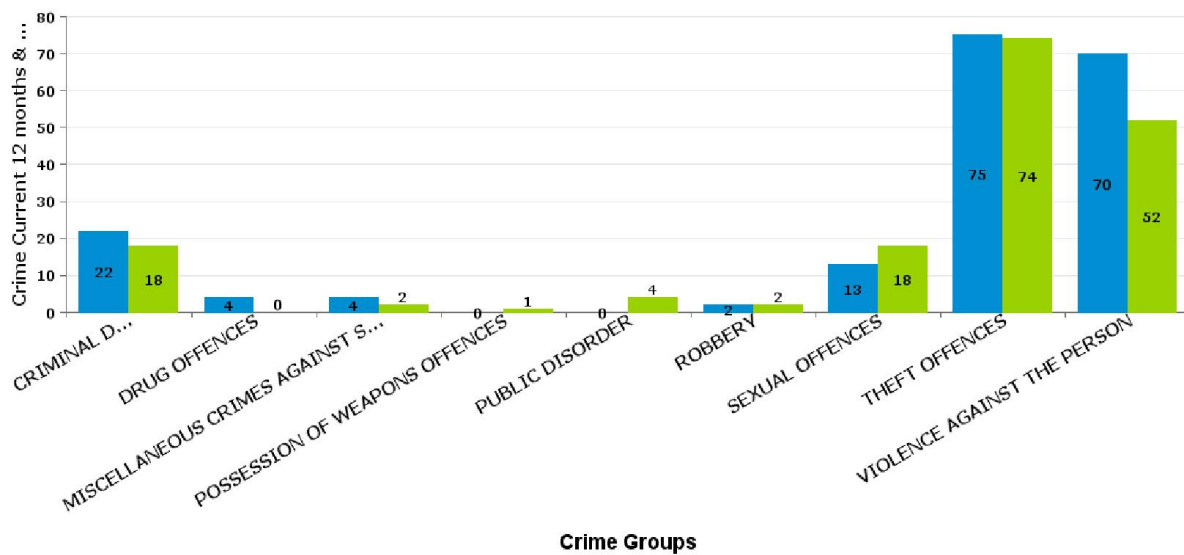

DESBOROUGH ST GILES

Crime Group	% of Current 12mths Crime Against All Crime	Curent 12 mths	Previous 12 mths	+/- Crime	% Change	Number of resolved Crimes	Resolved Rate (past 12mths)
CRIMINAL DAMAGE & ARSON	11.58%	22	18	4	22.22%	2	9.09%
DRUG OFFENCES	2.11%	4	0	4	-100.00%	4	100.00%
MISCELLANEOUS CRIMES AGAINST SOCIETY	2.11%	4	2	2	100.00%	1	25.00%
POSSESSION OF WEAPONS OFFENCES		0	1	-1	-100.00%		
PUBLIC DISORDER		0	4	-4	-100.00%		
ROBBERY	1.05%	2	2	0	0.00%	1	50.00%
SEXUAL OFFENCES	6.84%	13	18	-5	-27.78%	6	46.15%
THEFT OFFENCES	39.47%	75	74	1	1.35%		
VIOLENCE AGAINST THE PERSON	36.84%	70	52	18	34.62%	8	11.43%
Sum:	100.00%	190	171	19	11.11%	22	

Crime

■ Crime Current 12 months ■ Crime Previous 12 months

Crime Groups