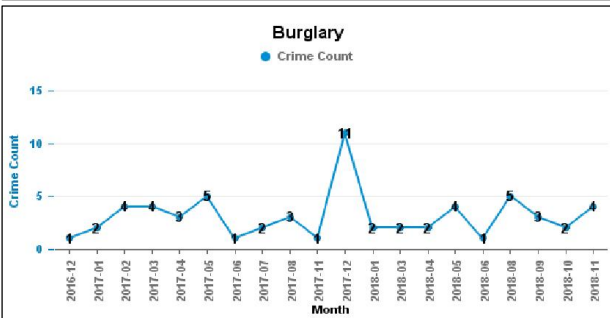

DESBOROUGH ST GILES

Crime Group	% of Current 12mths Crime Against All Crime	Curent 12 mths	Previous 12 mths	+/- Crime	% Change	Number of resolved Crimes	Resolved Rate (past 12mths)
CRIMINAL DAMAGE & ARSON	11.58%	22	18	4	22.22%	2	9.09%
DRUG OFFENCES	2.11%	4	0	4	-100.00%	4	100.00%
MISCELLANEOUS CRIMES AGAINST SOCIETY	2.11%	4	2	2	100.00%	1	25.00%
POSSESSION OF WEAPONS OFFENCES		0	1	-1	-100.00%		
PUBLIC DISORDER		0	4	-4	-100.00%		
ROBBERY	1.05%	2	2	0	0.00%	1	50.00%
SEXUAL OFFENCES	6.84%	13	18	-5	-27.78%	6	46.15%
THEFT OFFENCES	39.47%	75	74	1	1.35%		
VIOLENCE AGAINST THE PERSON	36.84%	70	52	18	34.62%	8	11.43%
Sum:	100.00%	190	171	19	11.11%	22	

Crime

■ Crime Current 12 months ■ Crime Previous 12 months

Crime Groups