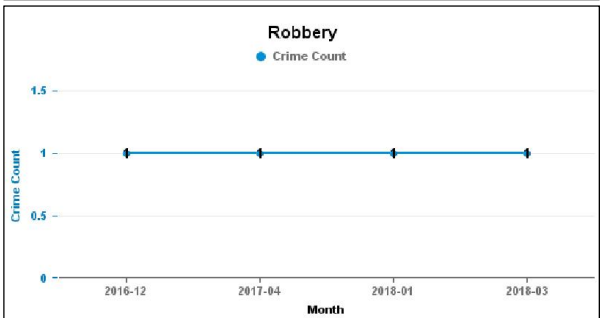

DESBOROUGH ST GILES

Crime Group	% of Current 12mths Crime Against All Crime	Curent 12 mths	Previous 12 mths	+/- Crime	% Change	Number of resolved Crimes	Resolved Rate (past 12mths)
CRIMINAL DAMAGE & ARSON	11.58%	22	18	4	22.22%	2	9.09%
DRUG OFFENCES	2.11%	4	0	4	-100.00%	4	100.00%
MISCELLANEOUS CRIMES AGAINST SOCIETY	2.11%	4	2	2	100.00%	1	25.00%
POSSESSION OF WEAPONS OFFENCES		0	1	-1	-100.00%		
PUBLIC DISORDER		0	4	-4	-100.00%		
ROBBERY	1.05%	2	2	0	0.00%	1	50.00%
SEXUAL OFFENCES	6.84%	13	18	-5	-27.78%	6	46.15%
THEFT OFFENCES	39.47%	75	74	1	1.35%		
VIOLENCE AGAINST THE PERSON	36.84%	70	52	18	34.62%	8	11.43%
Sum:	100.00%	190	171	19	11.11%	22	

Crime

■ Crime Current 12 months ■ Crime Previous 12 months

Crime Groups