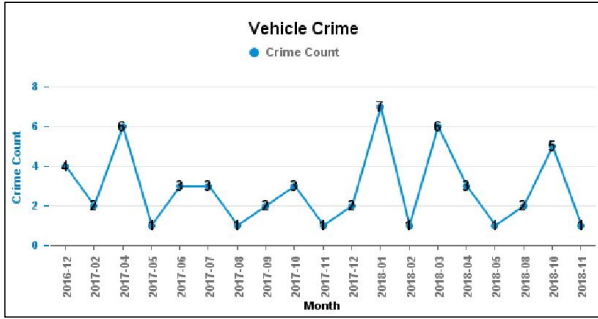

DESBOROUGH LOATLAND

Crime Group	% of Current 12mths Crime Against All Crime	Curent 12 mths	Previous 12 mths	+/- Crime	% Change	Number of resolved Crimes	Resolved Rate (past 12mths)
CRIMINAL DAMAGE & ARSON	14.54%	41	37	4	10.81%	3	7.32%
DRUG OFFENCES	1.77%	5	2	3	150.00%	4	80.00%
MISCELLANEOUS CRIMES AGAINST SOCIETY	3.19%	9	3	6	200.00%		
POSSESSION OF WEAPONS OFFENCES		0	1	-1	-100.00%		
PUBLIC DISORDER	3.55%	10	4	6	150.00%	5	50.00%
ROBBERY	1.06%	3	4	-1	-25.00%		
SEXUAL OFFENCES	5.32%	15	7	8	114.29%	1	6.67%
THEFT OFFENCES	28.37%	80	85	-5	-5.88%		
VIOLENCE AGAINST THE PERSON	42.20%	119	89	30	33.71%	23	19.33%
Sum:	100.00%	282	232	50	21.55%	36	

Crime

■ Crime Current 12 months ■ Crime Previous 12 months