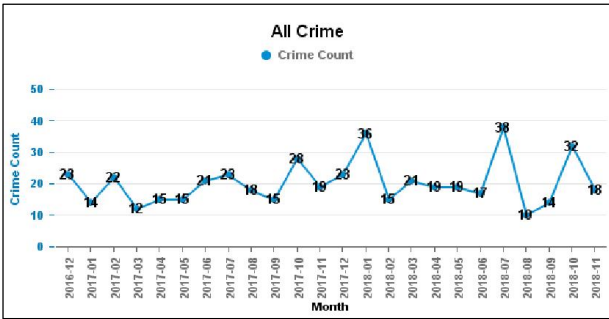

DESBOROUGH LOATLAND

Crime Group	% of Current 12mths Crime Against All Crime	Curent 12 mths	Previous 12 mths	+/- Crime	% Change	Number of resolved Crimes	Resolved Rate (past 12mths)
CRIMINAL DAMAGE & ARSON	14.54%	41	37	4	10.81%	3	7.32%
DRUG OFFENCES	1.77%	5	2	3	150.00%	4	80.00%
MISCELLANEOUS CRIMES AGAINST SOCIETY	3.19%	9	3	6	200.00%		
POSSESSION OF WEAPONS OFFENCES		0	1	-1	-100.00%		
PUBLIC DISORDER	3.55%	10	4	6	150.00%	5	50.00%
ROBBERY	1.06%	3	4	-1	-25.00%		
SEXUAL OFFENCES	5.32%	15	7	8	114.29%	1	6.67%
THEFT OFFENCES	28.37%	80	85	-5	-5.88%		
VIOLENCE AGAINST THE PERSON	42.20%	119	89	30	33.71%	23	19.33%
Sum:	100.00%	282	232	50	21.55%	36	

Crime

■ Crime Current 12 months ■ Crime Previous 12 months