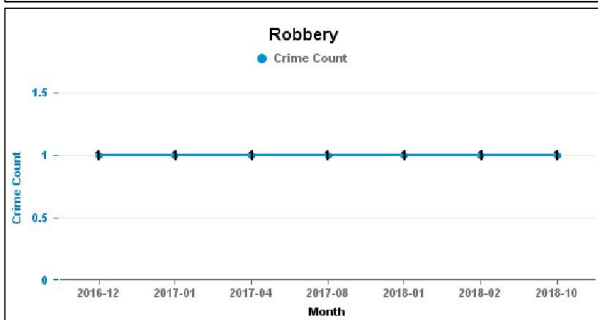

DESBOROUGH LOATLAND

Crime Group	% of Current 12mths Crime Against All Crime	Curent 12 mths	Previous 12 mths	+/- Crime	% Change	Number of resolved Crimes	Resolved Rate (past 12mths)
CRIMINAL DAMAGE & ARSON	14.54%	41	37	4	10.81%	3	7.32%
DRUG OFFENCES	1.77%	5	2	3	150.00%	4	80.00%
MISCELLANEOUS CRIMES AGAINST SOCIETY	3.19%	9	3	6	200.00%		
POSSESSION OF WEAPONS OFFENCES		0	1	-1	-100.00%		
PUBLIC DISORDER	3.55%	10	4	6	150.00%	5	50.00%
ROBBERY	1.06%	3	4	-1	-25.00%		
SEXUAL OFFENCES	5.32%	15	7	8	114.29%	1	6.67%
THEFT OFFENCES	28.37%	80	85	-5	-5.88%		
VIOLENCE AGAINST THE PERSON	42.20%	119	89	30	33.71%	23	19.33%
Sum:	100.00%	282	232	50	21.55%	36	

Crime

■ Crime Current 12 months ■ Crime Previous 12 months