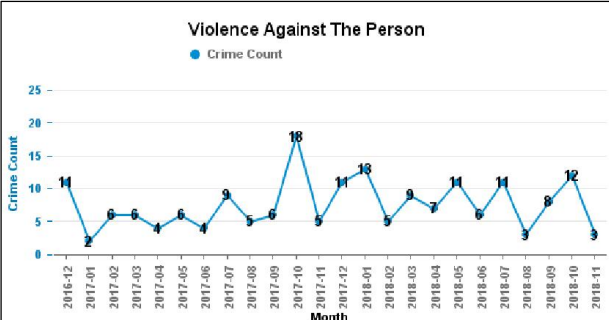

DESBOROUGH LOATLAND

Crime Group	% of Current 12mths Crime Against All Crime	Curent 12 mths	Previous 12 mths	+/- Crime	% Change	Number of resolved Crimes	Resolved Rate (past 12mths)
CRIMINAL DAMAGE & ARSON	14.54%	41	37	4	10.81%	3	7.32%
DRUG OFFENCES	1.77%	5	2	3	150.00%	4	80.00%
MISCELLANEOUS CRIMES AGAINST SOCIETY	3.19%	9	3	6	200.00%		
POSSESSION OF WEAPONS OFFENCES		0	1	-1	-100.00%		
PUBLIC DISORDER	3.55%	10	4	6	150.00%	5	50.00%
ROBBERY	1.06%	3	4	-1	-25.00%		
SEXUAL OFFENCES	5.32%	15	7	8	114.29%	1	6.67%
THEFT OFFENCES	28.37%	80	85	-5	-5.88%		
VIOLENCE AGAINST THE PERSON	42.20%	119	89	30	33.71%	23	19.33%
Sum:	100.00%	282	232	50	21.55%	36	

Crime

■ Crime Current 12 months ■ Crime Previous 12 months