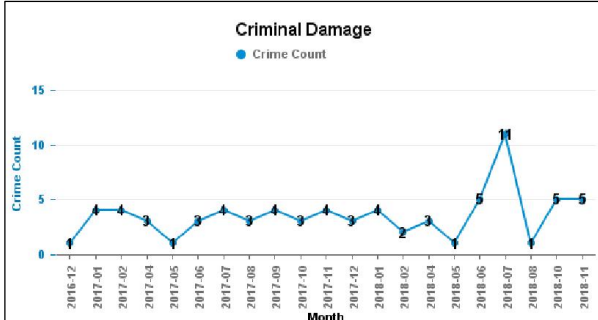

DESBOROUGH LOATLAND

Crime Group	% of Current 12mths Crime Against All Crime	Curent 12 mths	Previous 12 mths	+/- Crime	% Change	Number of resolved Crimes	Resolved Rate (past 12mths)
CRIMINAL DAMAGE & ARSON	14.54%	41	37	4	10.81%	3	7.32%
DRUG OFFENCES	1.77%	5	2	3	150.00%	4	80.00%
MISCELLANEOUS CRIMES AGAINST SOCIETY	3.19%	9	3	6	200.00%		
POSSESSION OF WEAPONS OFFENCES		0	1	-1	-100.00%		
PUBLIC DISORDER	3.55%	10	4	6	150.00%	5	50.00%
ROBBERY	1.06%	3	4	-1	-25.00%		
SEXUAL OFFENCES	5.32%	15	7	8	114.29%	1	6.67%
THEFT OFFENCES	28.37%	80	85	-5	-5.88%		
VIOLENCE AGAINST THE PERSON	42.20%	119	89	30	33.71%	23	19.33%
Sum:	100.00%	282	232	50	21.55%	36	

Crime

■ Crime Current 12 months ■ Crime Previous 12 months