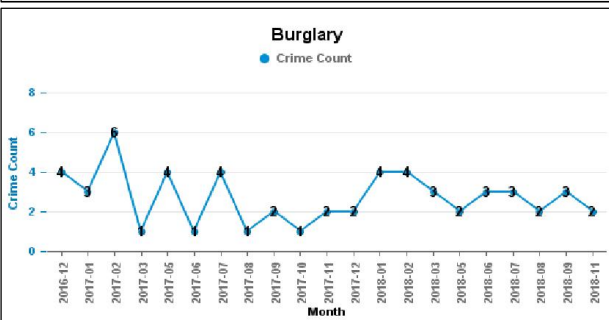

DESBOROUGH LOATLAND

Crime Group	% of Current 12mths Crime Against All Crime	Curent 12 mths	Previous 12 mths	+/- Crime	% Change	Number of resolved Crimes	Resolved Rate (past 12mths)
CRIMINAL DAMAGE & ARSON	14.54%	41	37	4	10.81%	3	7.32%
DRUG OFFENCES	1.77%	5	2	3	150.00%	4	80.00%
MISCELLANEOUS CRIMES AGAINST SOCIETY	3.19%	9	3	6	200.00%		
POSSESSION OF WEAPONS OFFENCES		0	1	-1	-100.00%		
PUBLIC DISORDER	3.55%	10	4	6	150.00%	5	50.00%
ROBBERY	1.06%	3	4	-1	-25.00%		
SEXUAL OFFENCES	5.32%	15	7	8	114.29%	1	6.67%
THEFT OFFENCES	28.37%	80	85	-5	-5.88%		
VIOLENCE AGAINST THE PERSON	42.20%	119	89	30	33.71%	23	19.33%
Sum:	100.00%	282	232	50	21.55%	36	

Crime

■ Crime Current 12 months ■ Crime Previous 12 months