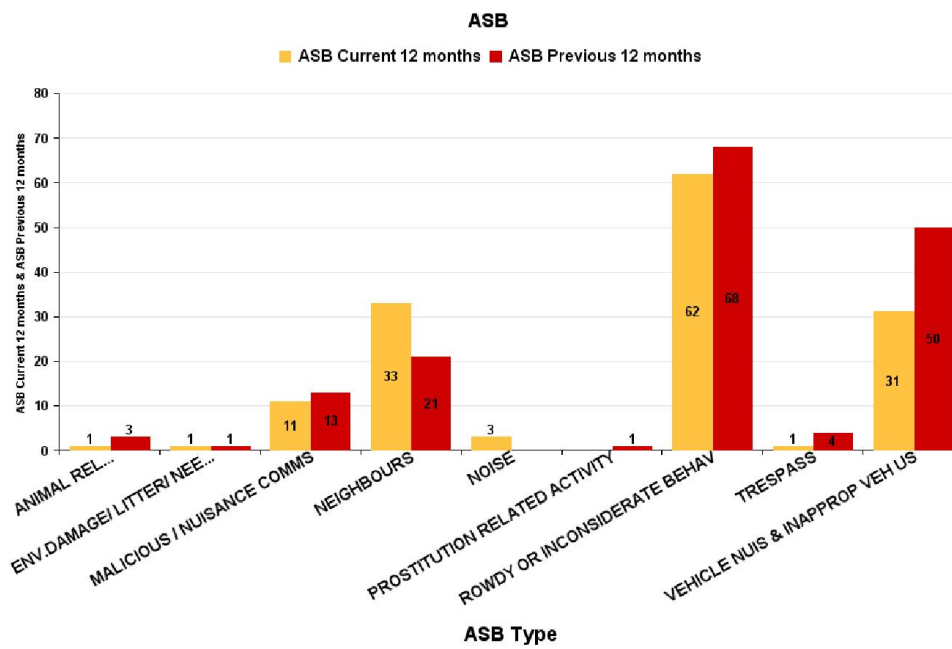

Desborough Loatland

ASB Type	Current 12 mths	Previous 12 mths	+/- Crime	% Change
ANIMAL RELATED INC ANTI-SOCIAL	1	3	-2	-66.67%
ENV.DAMAGE/ LITTER/ NEEDLES	1	1	0	0.00%
MALICIOUS / NUISANCE COMMS	11	13	-2	-15.38%
NEIGHBOURS	33	21	12	57.14%
NOISE	3		3	-100.00%
PROSTITUTION RELATED ACTIVITY		1	-1	-100.00%
ROWDY OR INCONSIDERATE BEHAV	62	68	-6	-8.82%
TRESPASS	1	4	-3	-75.00%
VEHICLE NUIS & INAPPROP VEH US	31	50	-19	-38.00%
Sum:	143	161	-18	-11.18%

Desborough St Giles

ASB Type	Current 12 mths	Previous 12 mths	+/- Crime	% Change
ANIMAL RELATED INC ANTI-SOCIAL	1		1	-100.00%
ENV.DAMAGE/ LITTER/ NEEDLES	1	2	-1	-50.00%
HATE INC (NOT NOTIFIABLE CRIME	2		2	-100.00%
MALICIOUS / NUISANCE COMMS	7	5	2	40.00%
NEIGHBOURS	12	14	-2	-14.29%
NOISE	3		3	-100.00%
ROWDY OR INCONSIDERATE BEHAV	51	55	-4	-7.27%
VEHICLE NUIS & INAPPROP VEH US	8	19	-11	-57.89%
Sum:	85	95	-10	-10.53%